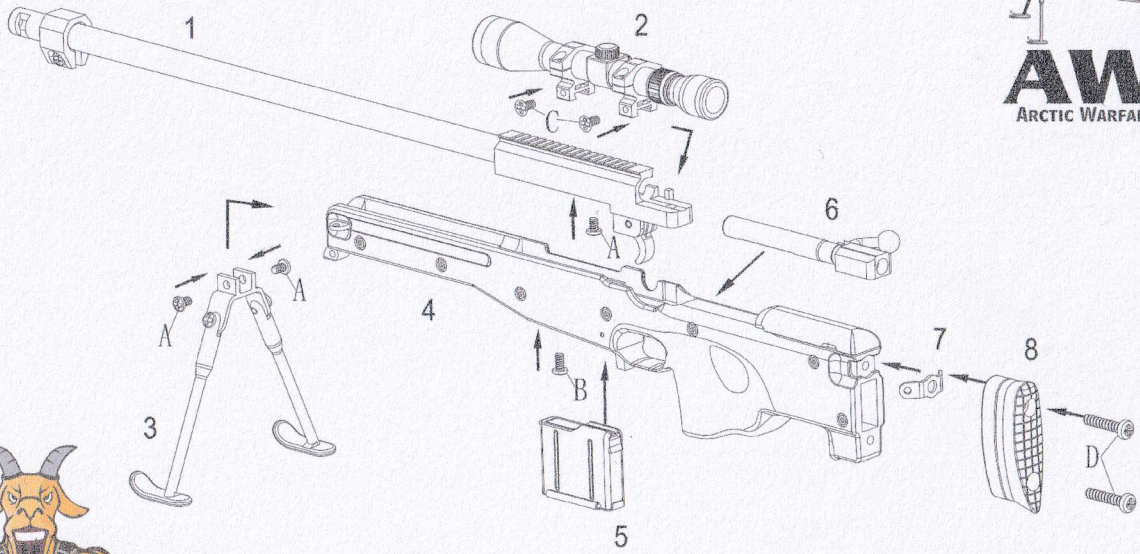

**AWM**  
ARCTIC WARFARE MAGNUM

**GOAT GUNS**

Scan for Video assembly or go to:  
[GoatGuns.com/pages/how-to](http://GoatGuns.com/pages/how-to)

Hardware

A	3
B	4
C	4